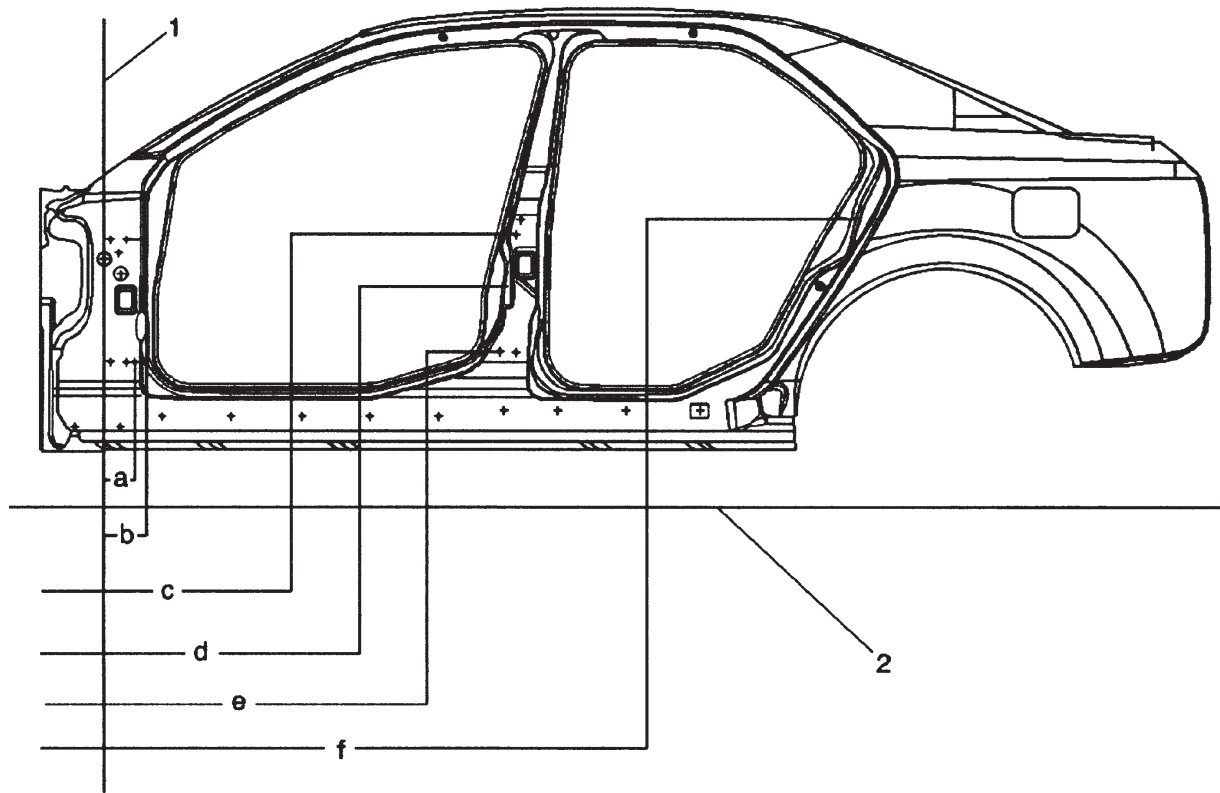

Body Dimensions

LOCATION	DESCRIPTION	LENGTH	WIDTH	HEIGHT
1	Zero line	0	702 mm	0
2	Datum line	0	0	0
a	Door hinge attach	140 mm	814 mm	612 mm
b	Door hinge attach	140 mm	806 mm	955 mm
c	Door hinge attach	1217 mm	819 mm	975 mm
d	Upper door lock striker attach	1185 mm	78 mm	834 mm
e	Door hinge attach	1169 mm	819 mm	645 mm
f	Upper door lock striker attach	2157 mm	781 mm	1022 mm

All dimensions are measured from a zero line, a center line and a common datum. All dimensions are symmetrical unless otherwise specified.