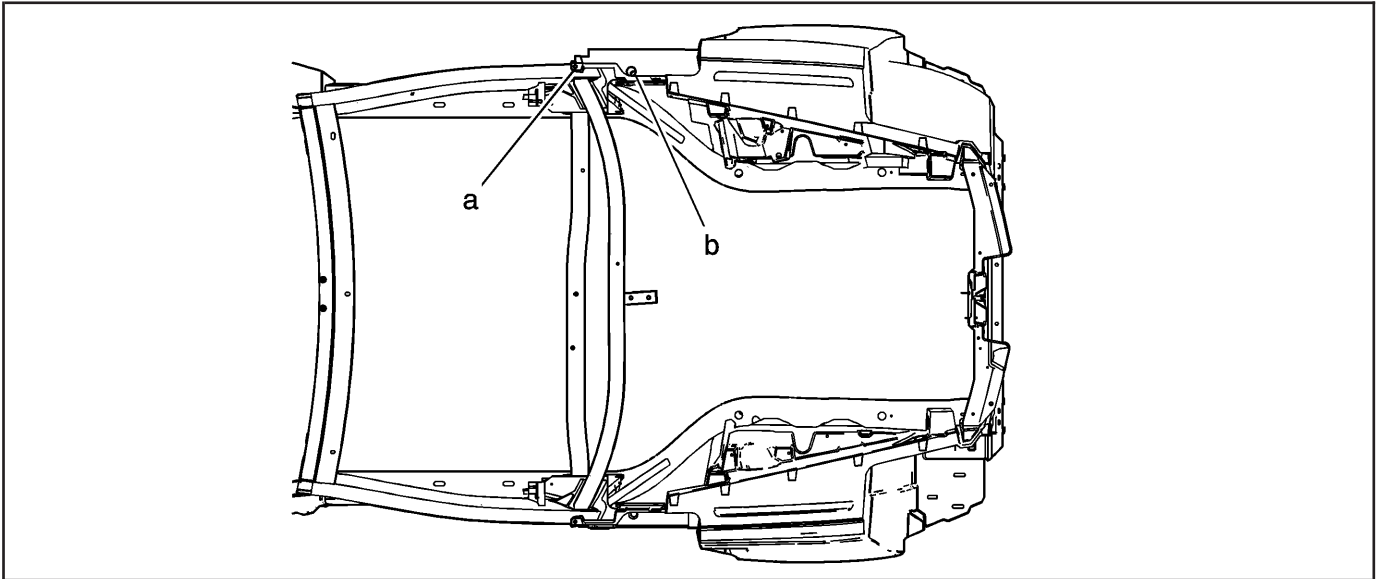

## Dimensions - Body

1247094

### Dimensions - Body

Reference Number	Length (mm)	Width (mm)	Height (mm)	Description
a	1203	735	736	12 mm Hole
b	628	43	1408	15 mm Hole
c	62	770	864	12 mm Hole
d	264	775	894	14 mm Hole
e	61	777	805	18 mm Hole
f	22	778	547	12 mm Hole

All dimensions are measured from a zero line, a center line, and a common daturn.  
All dimensions are symmetrical unless otherwise specified.

1247269

**Dimensions - Body**

Reference Number	Length (mm)	Width (mm)	Height (mm)	Description
a	45	751	1000	10 mm Hole
b	272	737	986	30 mm Hole

All dimensions are measured from a zero line, a center line, and a common datum.  
All dimensions are symmetrical unless otherwise specified.

1247278

**Dimensions - Body**

Reference Number	Length (mm)	Width (mm)	Height (mm)	Description
a	1658	738	1092	8 mm Hole
b	2143	723	1095	6 mm Hole
c	1740	35	818	8 mm Hole