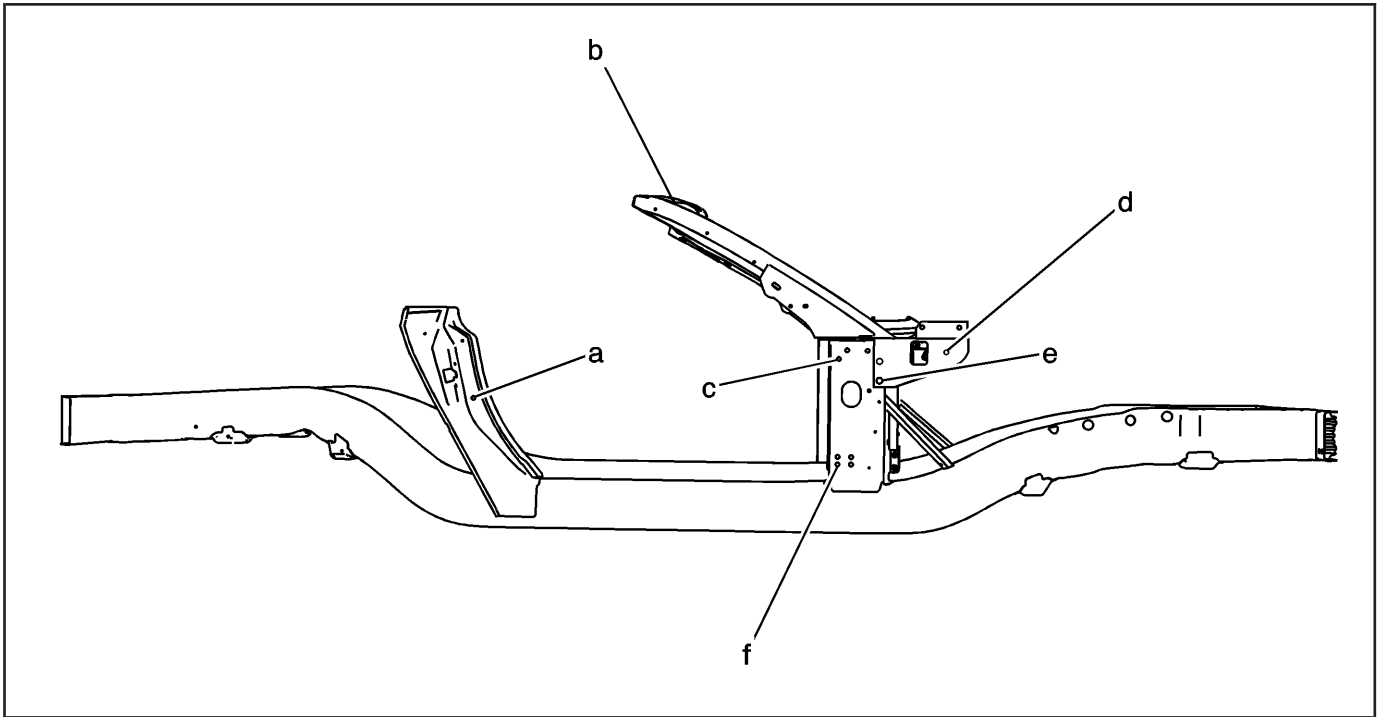

## Dimensions - Body

1247094

### Dimensions - Body

Reference Number	Length (mm)	Width (mm)	Height (mm)	Description
a	1203	735	736	12 mm Hole
b	628	43	1408	15 mm Hole
c	62	770	864	12 mm Hole
d	264	775	894	14 mm Hole
e	61	777	805	18 mm Hole
f	22	778	547	12 mm Hole

All dimensions are measured from a zero line, a center line, and a common daturn.  
All dimensions are symmetrical unless otherwise specified.

1247269

**Dimensions - Body**

Reference Number	Length (mm)	Width (mm)	Height (mm)	Description
a	45	751	1000	10 mm Hole
b	272	737	986	30 mm Hole

All dimensions are measured from a zero line, a center line, and a common datum.  
All dimensions are symmetrical unless otherwise specified.

1247278

**Dimensions - Body**

Reference Number	Length (mm)	Width (mm)	Height (mm)	Description
a	1658	738	1092	8 mm Hole
b	2143	723	1095	6 mm Hole
c	1740	35	818	8 mm Hole