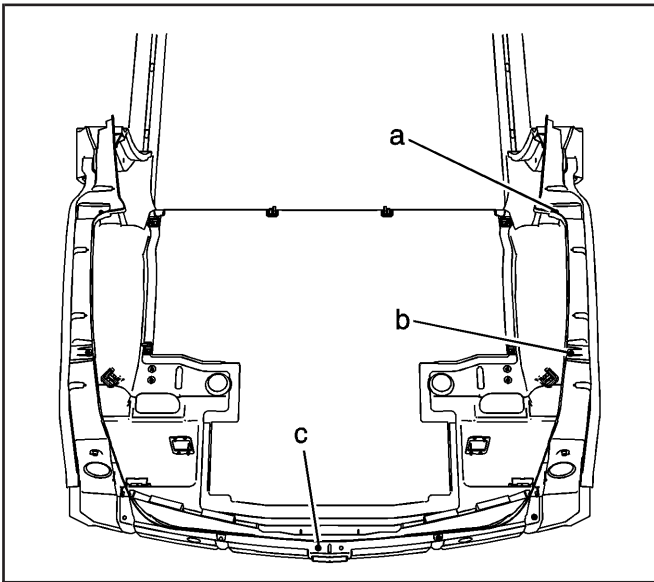

### Dimensions - Body

Reference Number	Length (mm)	Width (mm)	Height (mm)	Description
a	1203	735	736	12 mm Hole
b	628	43	1408	15 mm Hole
c	62	770	864	12 mm Hole
d	264	775	894	14 mm Hole
e	61	777	805	18 mm Hole
f	22	778	547	12 mm Hole

All dimensions are measured from a zero line, a center line, and a common daturn.  
All dimensions are symmetrical unless otherwise specified.

1247269

**Dimensions - Body**

Reference Number	Length (mm)	Width (mm)	Height (mm)	Description
a	45	751	1000	10 mm Hole
b	272	737	986	30 mm Hole

All dimensions are measured from a zero line, a center line, and a common datum.  
All dimensions are symmetrical unless otherwise specified.

1247278

**Dimensions - Body**

Reference Number	Length (mm)	Width (mm)	Height (mm)	Description
a	1658	738	1092	8 mm Hole
b	2143	723	1095	6 mm Hole
c	1740	35	818	8 mm Hole

All dimensions are measured from a zero line, a center line, and a common datum.  
All dimensions are symmetrical unless otherwise specified.