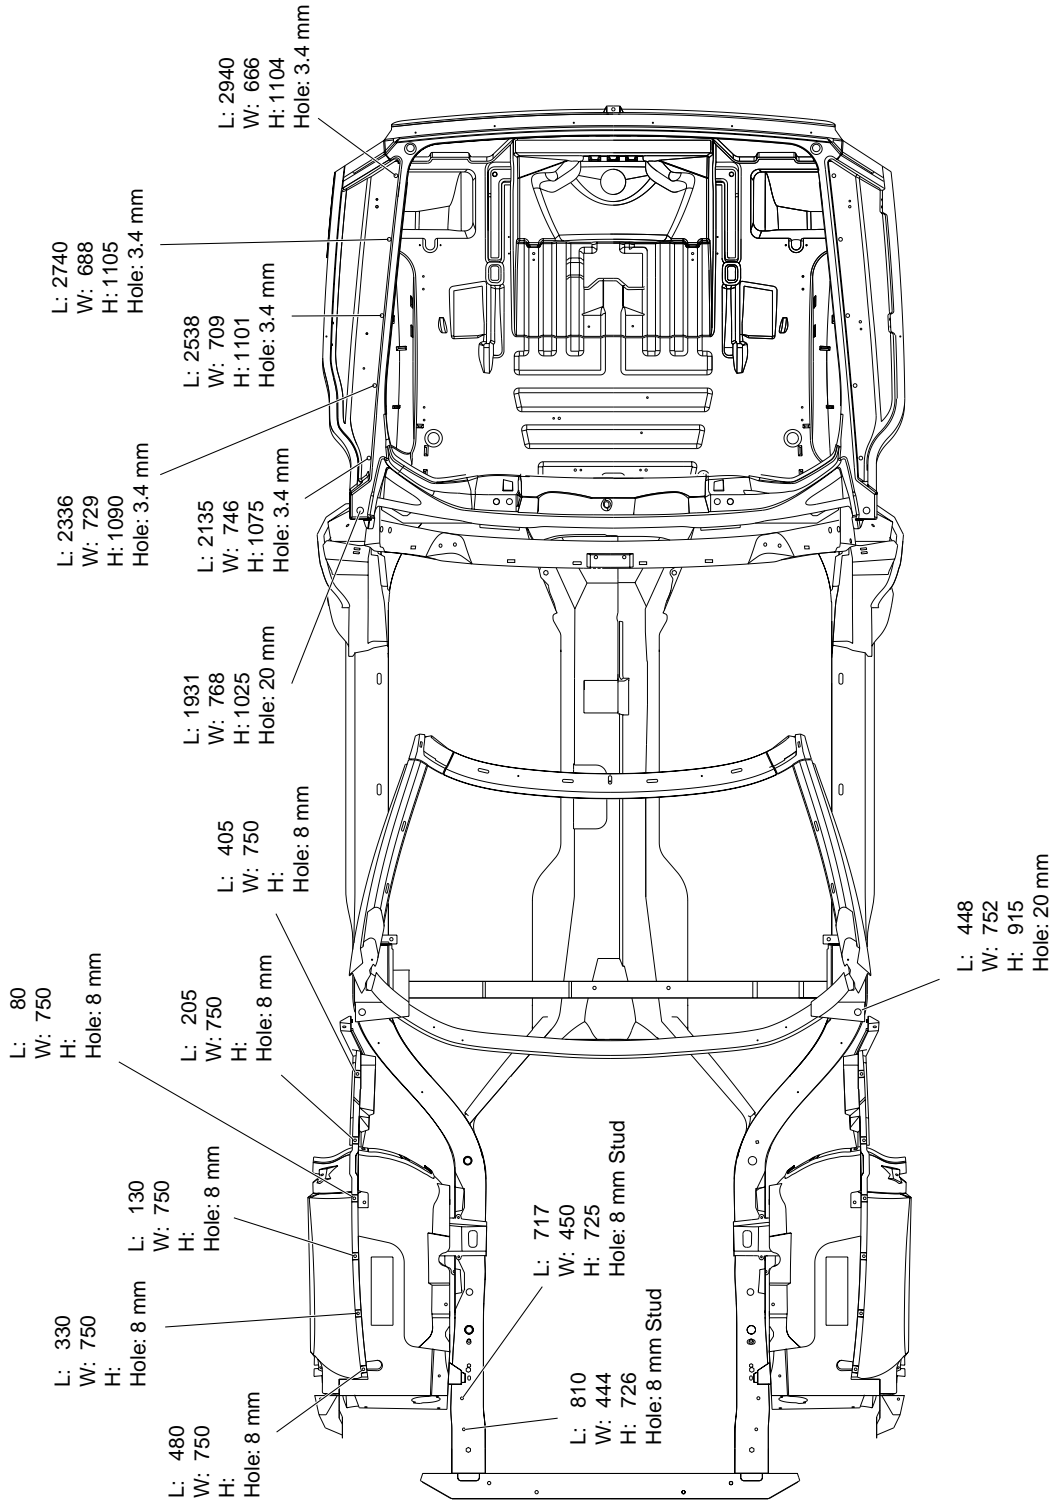

Body Dimensions

Underbody Dimensions

ALL DIMENSIONS ARE MEASURED FROM A ZERO LINE, CENTER LINE, AND A COMMON DATUM. ALL DIMENSIONS ARE SYMMETRICAL UNLESS OTHERWISE SPECIFIED.

Side View Dimensions

ALL DIMENSIONS ARE MEASURED FROM A ZERO LINE, CENTER LINE, AND A COMMON DATUM. ALL DIMENSIONS ARE SYMMETRICAL UNLESS OTHERWISE SPECIFIED.

Body Dimensions

Upperbody Dimensions

ALL DIMENSIONS ARE MEASURED FROM A ZERO LINE, CENTER LINE, AND A COMMON DATUM. ALL DIMENSIONS ARE SYMMETRICAL UNLESS OTHERWISE SPECIFIED.