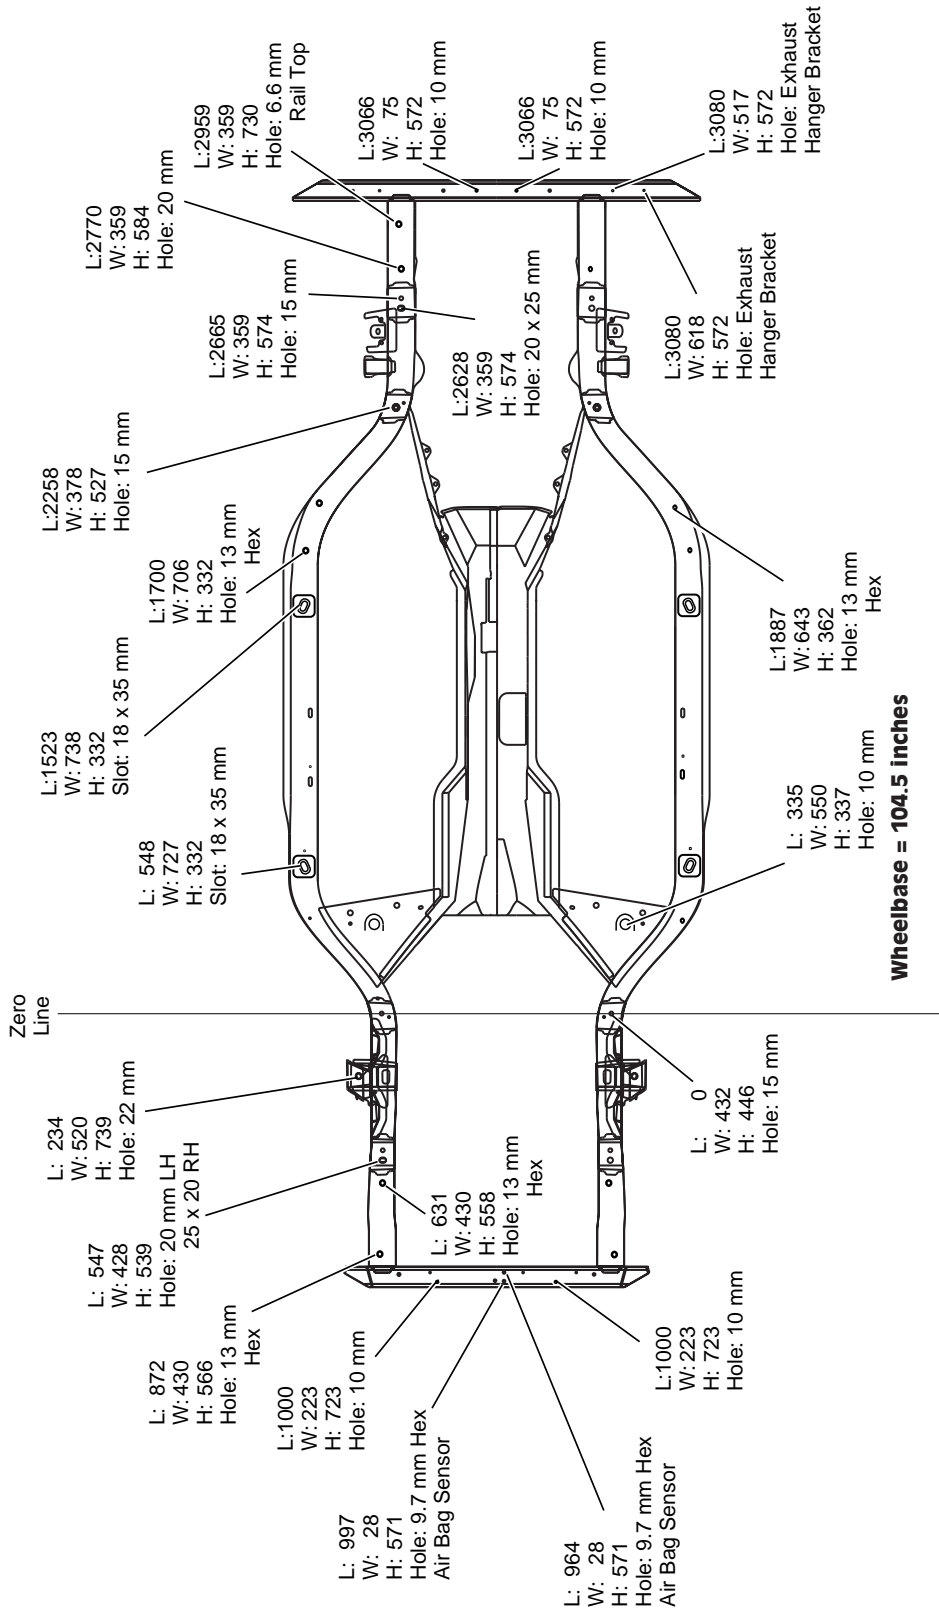

Body Dimensions

Underbody Dimensions

ALL DIMENSIONS ARE MEASURED FROM A ZERO LINE, CENTER LINE, AND A COMMON DATUM. ALL DIMENSIONS ARE SYMMETRICAL UNLESS OTHERWISE SPECIFIED.

Side View Dimensions

ALL DIMENSIONS ARE MEASURED FROM A ZERO LINE, CENTER LINE, AND A COMMON DATUM. ALL DIMENSIONS ARE SYMMETRICAL UNLESS OTHERWISE SPECIFIED.

Body Dimensions

Upperbody Dimensions

ALL DIMENSIONS ARE MEASURED FROM A ZERO LINE, CENTER LINE, AND A COMMON DATUM. ALL DIMENSIONS ARE SYMMETRICAL UNLESS OTHERWISE SPECIFIED.