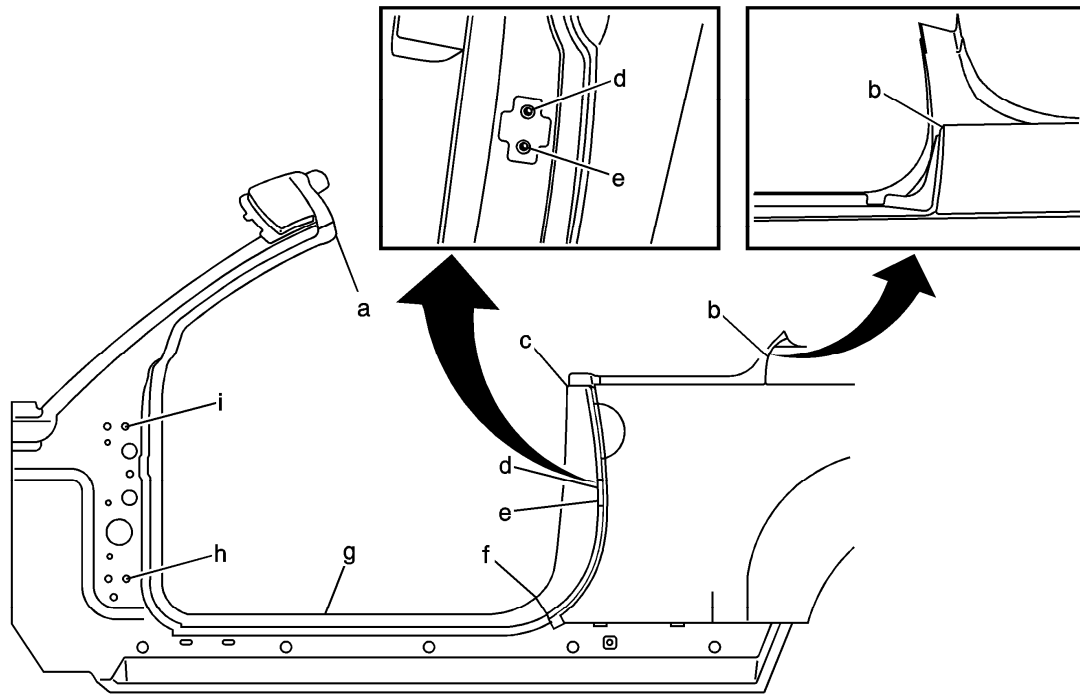

## Dimensions - Body (Door Opening)

Description	From	To	Distance
Point to Point Measurements			
• Door Opening	A	B	1189 mm
• Door Opening	A	C	725 mm
• Door Opening	A	F	1087 mm
• Door Opening	A	G	998 mm
• Door Opening	C	H	1268 mm
• Door Opening	D	I	1251 mm

• Door Opening	E	H	1256 mm
• Door Opening	F	I	1169 mm
• Door Opening	H	I	403 mm