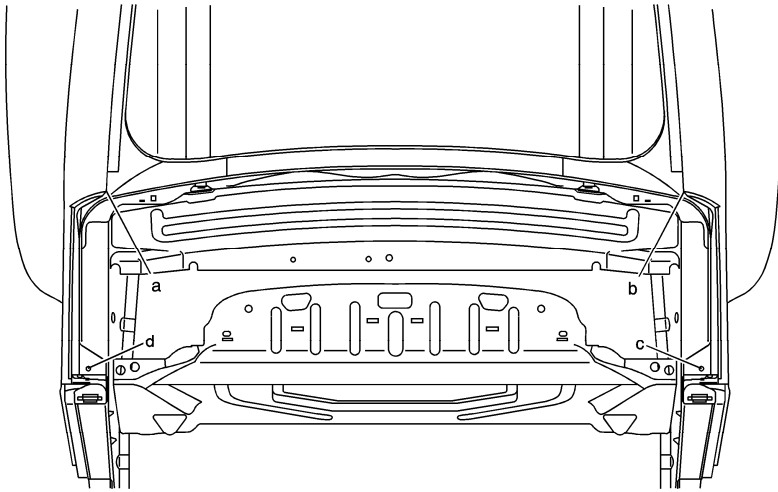

## Dimensions - Body (Roof Stowage Compartment)

Description	From	To	Distance
<b>Point to Point Diagonal Measurements</b>			
• Roof Stowage Opening	A	C	1495 mm
• Roof Stowage Opening	B	D	1495 mm
<b>Point to Point Measurements</b>			
• Roof Stowage Opening	A	B	1465 mm
• Roof Stowage Opening	A	D	437 mm
• Roof Stowage Opening	B	C	437 mm
• Roof Stowage Opening	C	D	1557 mm