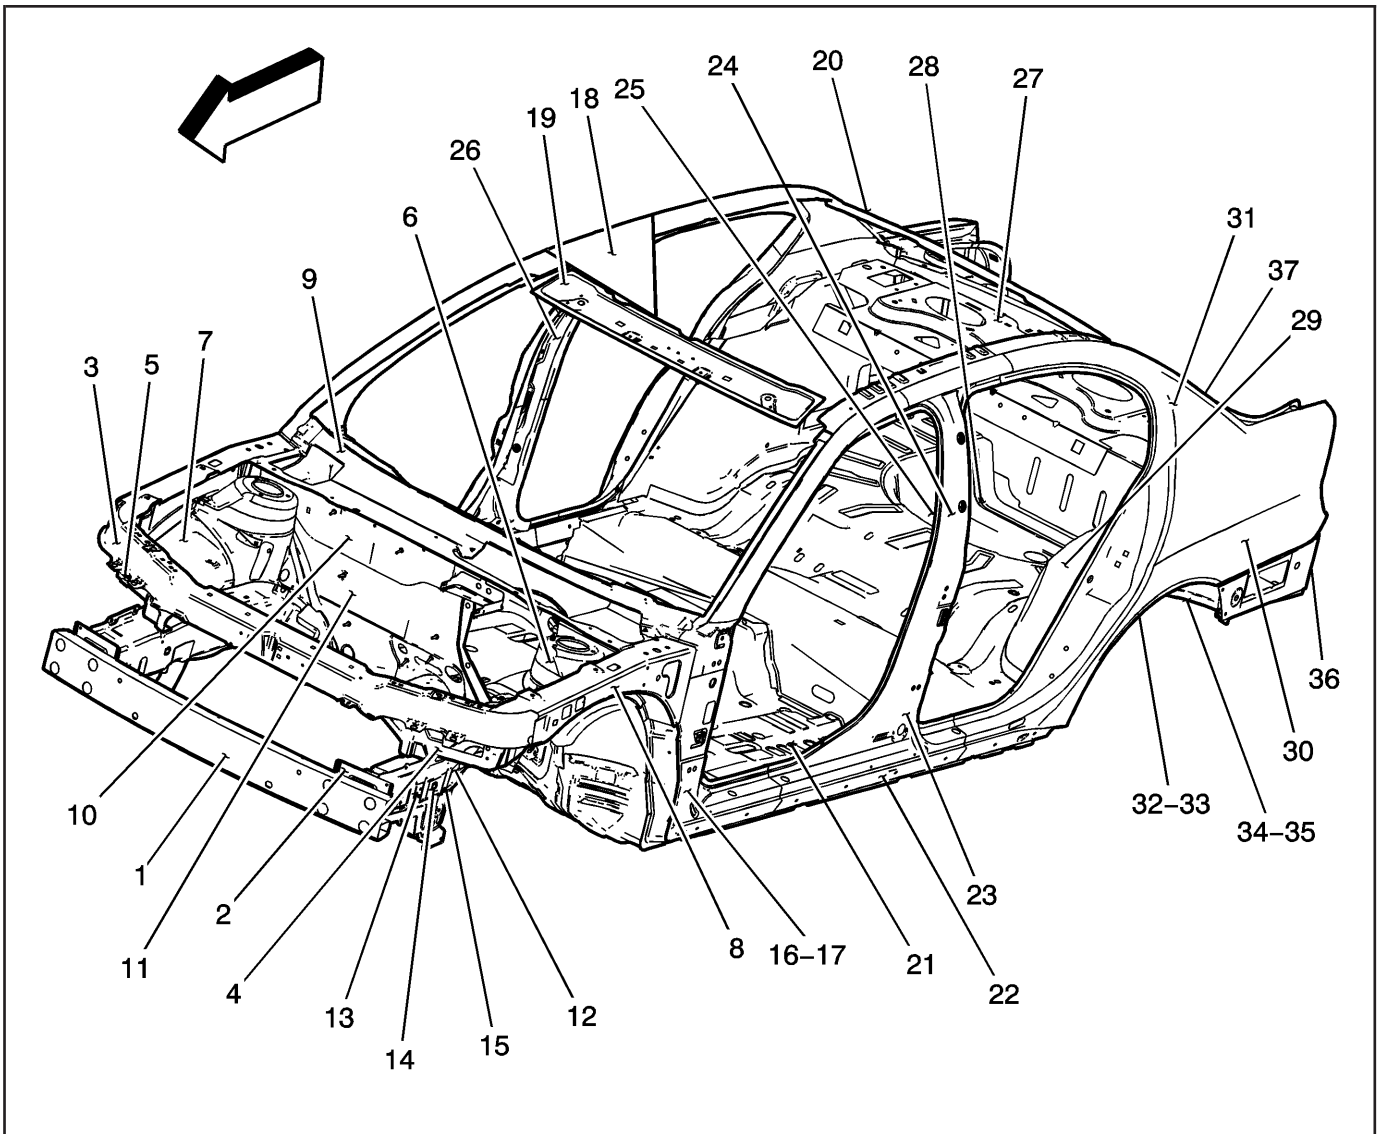

Structure Identification (Sedan)

1218068

Structure Identification (Sedan)

Number	Description	Procedure
1	Impact Bar Replacement – Front Bumper	<i>Impact Bar Replacement - Front Bumper on page 1-12</i>
2	Impact Bar Bracket Replacement – Front Bumper	<i>Impact Bar Bracket Replacement - Front Bumper on page 1-15</i>
3	Tie Bar Replacement	<i>Tie Bar Replacement on page 1-17</i>
4	Tie Bar Replacement – Left	<i>Tie Bar Replacement on page 1-17</i>
5	Tie Bar Replacement – Right	<i>Tie Bar Replacement on page 1-17</i>
6	Wheelhouse Replacement – Front	<i>Wheelhouse Replacement - Front on page 1-19</i>
7	Wheelhouse Extension Replacement – Front	<i>Wheelhouse Extension Replacement - Front on page 1-21</i>
8	Rail Replacement Front Compartment – Side Upper	<i>Rail Replacement Front Compartment - Side Upper on page 1-23</i>
9	Plenum Panel Replacement – Upper	<i>Plenum Panel Replacement - Upper</i>
10	Plenum Panel Replacement – Lower	<i>Plenum Panel Replacement - Lower</i>