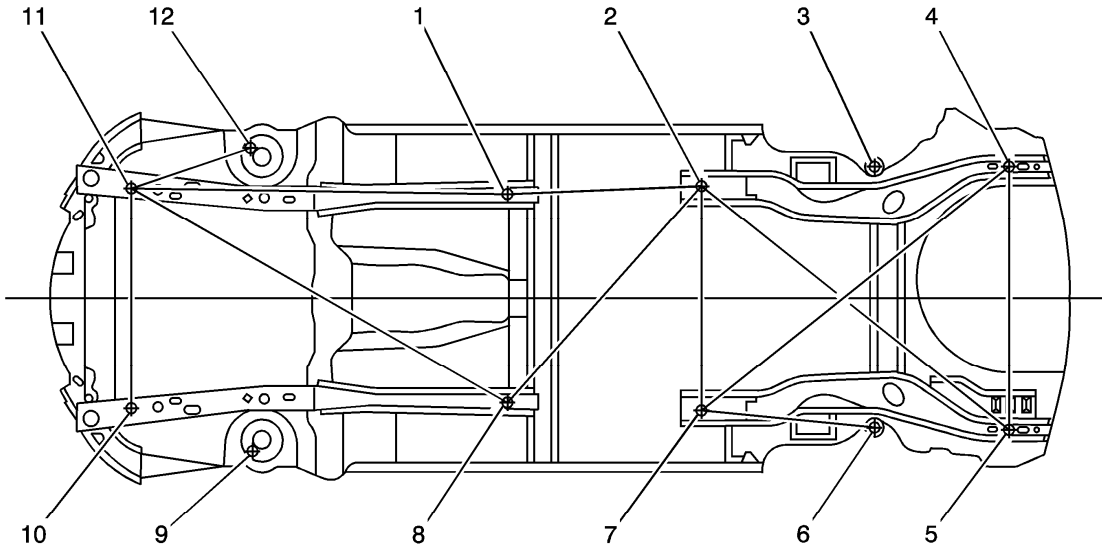

# Dimensions - Body

## Underbody Dimensions

<u>Underbody Dimensions #1</u>	<b>Distance from Centerline</b>
<b>Measurement Points</b>	
1, 8	450 mm (17.71 in)
2, 7	460 mm (18.11 in)
4	564 mm (22.20 in)
5	506 mm (19.92 in)
10, 11	460 mm (18.11 in)

Underbody Dimensions

	<b>Distance Between Control Points</b>
--	--

<b><u>Underbody Dimensions #2</u></b>	
<b>Measurement Points</b>	
1-2	1 030 mm (40.55 in)
1-8	900 mm (35.43 in)
1-11	1 620 mm (63.77 in)
2-3	702 mm (27.63 in)
2-4	1 300 mm (51.18 in)
2-5	1 537 mm (60.51 in)
2-7	920 mm (36.22 in)
2-8	1 374 mm (54.09 in)
4-5	1 070 mm (42.12 in)
4-7	1 656 mm (65.19 in)
5-7	1 195 mm (47.04 in)
8-11	1 858 mm (73.14 in)
10-11	920 mm (36.22 in)
11- 12	508 mm (20 in)

**Dimensions - Body**

<b><u>Dimensions - Body</u></b>	<b>Distance from Vertical Imaginary Standard Line</b>
<b>Measurement Points</b>	
1	507 mm (19.96 in)
2	387 mm (15.23 in)
3	521 mm (20.51 in)
4	151 mm (5.94 in)
5	15 mm (0.59 in)
6	752 mm (29.60 in)
7	75 mm (2.95 in)
8	770 mm (30.31 in)
9	398 mm (15.66 in)
10 Left	128 mm (5.03 in)
10 Right	145 mm (5.70 in)
11	510 mm (20.07 in)