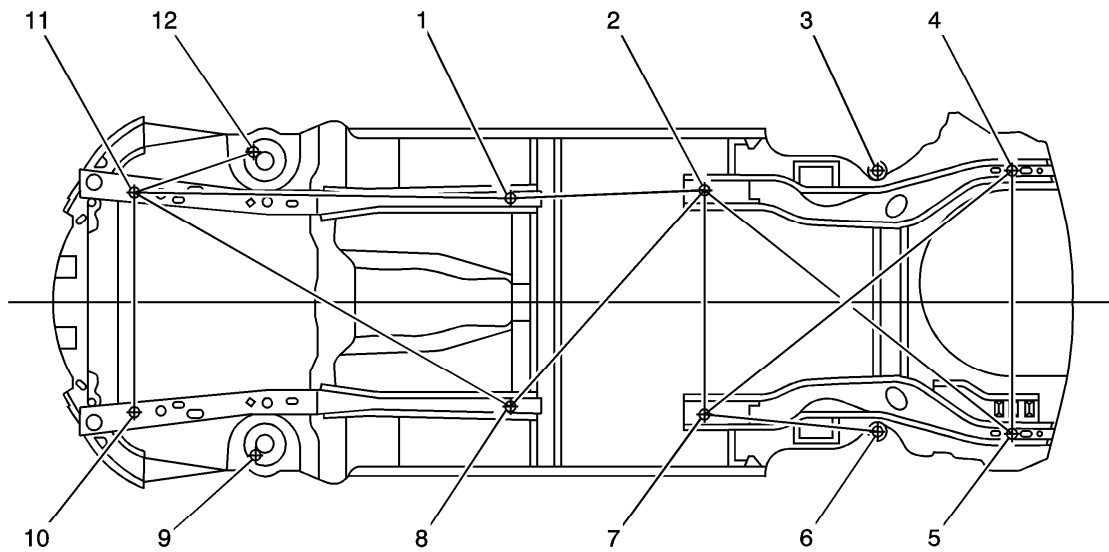

# Dimensions - Body

## Underbody Dimensions

<u>Underbody Dimensions #1</u>	<b>Distance from Centerline</b>
<b>Measurement Points</b>	
1, 8	450 mm (17.71 in)
2, 7	460 mm (18.11 in)
4	564 mm (22.20 in)
5	506 mm (19.92 in)
10, 11	460 mm (18.11 in)

Underbody Dimensions

	<b>Distance Between Control Points</b>
--	--

<b><u>Underbody Dimensions #2</u></b>	
<b>Measurement Points</b>	
1-2	1 030 mm (40.55 in)
1-8	900 mm (35.43 in)
1-11	1 620 mm (63.77 in)
2-3	702 mm (27.63 in)
2-4	1 300 mm (51.18 in)
2-5	1 537 mm (60.51 in)
2-7	920 mm (36.22 in)
2-8	1 374 mm (54.09 in)
4-5	1 070 mm (42.12 in)
4-7	1 656 mm (65.19 in)
5-7	1 195 mm (47.04 in)
8-11	1 858 mm (73.14 in)
10-11	920 mm (36.22 in)
11- 12	508 mm (20 in)

**Dimensions - Body**

<b><u>Dimensions - Body</u></b>	<b>Distance from Vertical Imaginary Standard Line</b>
<b>Measurement Points</b>	
1	507 mm (19.96 in)
2	387 mm (15.23 in)
3	521 mm (20.51 in)
4	151 mm (5.94 in)
5	15 mm (0.59 in)
6	752 mm (29.60 in)
7	75 mm (2.95 in)
8	770 mm (30.31 in)
9	398 mm (15.66 in)
10 Left	128 mm (5.03 in)
10 Right	145 mm (5.70 in)
11	510 mm (20.07 in)