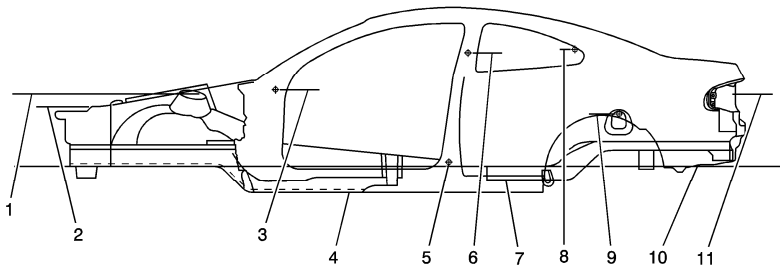

# Dimensions - Body

## Underbody Dimensions

<u>Underbody Dimensions #1</u>	<b>Distance from Centerline</b>
<b>Measurement Points</b>	
1, 8	450 mm (17.71 in)
2, 7	460 mm (18.11 in)
4	564 mm (22.20 in)
5	506 mm (19.92 in)
10, 11	460 mm (18.11 in)

Underbody Dimensions

	<b>Distance Between Control Points</b>
--	--

<b><u>Underbody Dimensions #2</u></b>	
<b>Measurement Points</b>	
1-2	1 030 mm (40.55 in)
1-8	900 mm (35.43 in)
1-11	1 620 mm (63.77 in)
2-3	702 mm (27.63 in)
2-4	1 300 mm (51.18 in)
2-5	1 537 mm (60.51 in)
2-7	920 mm (36.22 in)
2-8	1 374 mm (54.09 in)
4-5	1 070 mm (42.12 in)
4-7	1 656 mm (65.19 in)
5-7	1 195 mm (47.04 in)
8-11	1 858 mm (73.14 in)
10-11	920 mm (36.22 in)
11- 12	508 mm (20 in)

**Dimensions - Body**

<b><u>Dimensions - Body</u></b>	<b>Distance from Vertical Imaginary Standard Line</b>
<b>Measurement Points</b>	
1	507 mm (19.96 in)
2	387 mm (15.23 in)
3	521 mm (20.51 in)
4	151 mm (5.94 in)
5	15 mm (0.59 in)
6	752 mm (29.60 in)
7	75 mm (2.95 in)
8	770 mm (30.31 in)
9	398 mm (15.66 in)
10 Left	128 mm (5.03 in)
10 Right	145 mm (5.70 in)
11	510 mm (20.07 in)